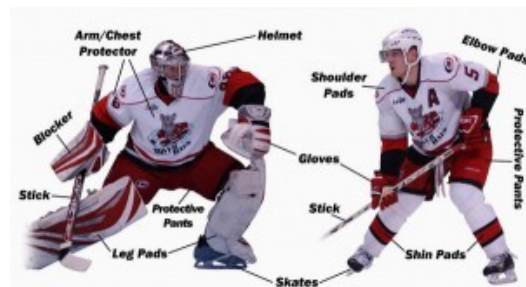

Other suggested equipment may include (not required)

- ⇒ Neck guard
- ⇒ Garter belt/Velcro short system (for hockey socks)
- ⇒ Hockey tape
- ⇒ Extra skate laces